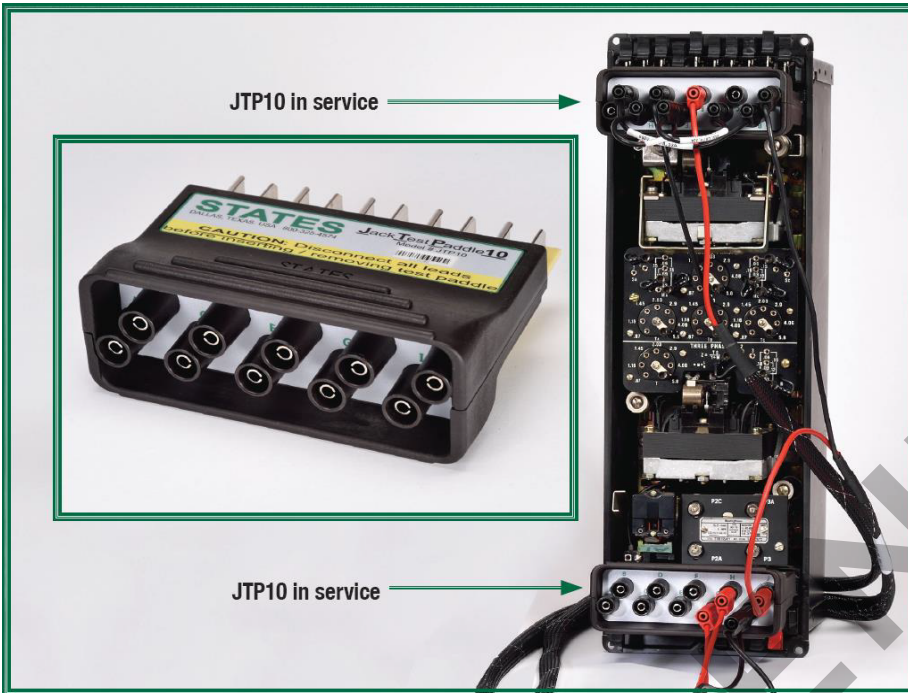

STATES New Test Paddle – JTP10

The New STATES 10 Pole Test Paddle has been designed to make a test technician's job easier than ever before.

JTP10 Product Features:

- Easy to Insert
- Straight Front Connect
- Accepts Standard, Safety, and Retractable Banana Jacks
- Replaceable Isolator Kit, Part No. TP750
- Compatible with STATES Type FMS 10 Pole Test Switches, and ABB Type FT-1 10 Pole Test Switches