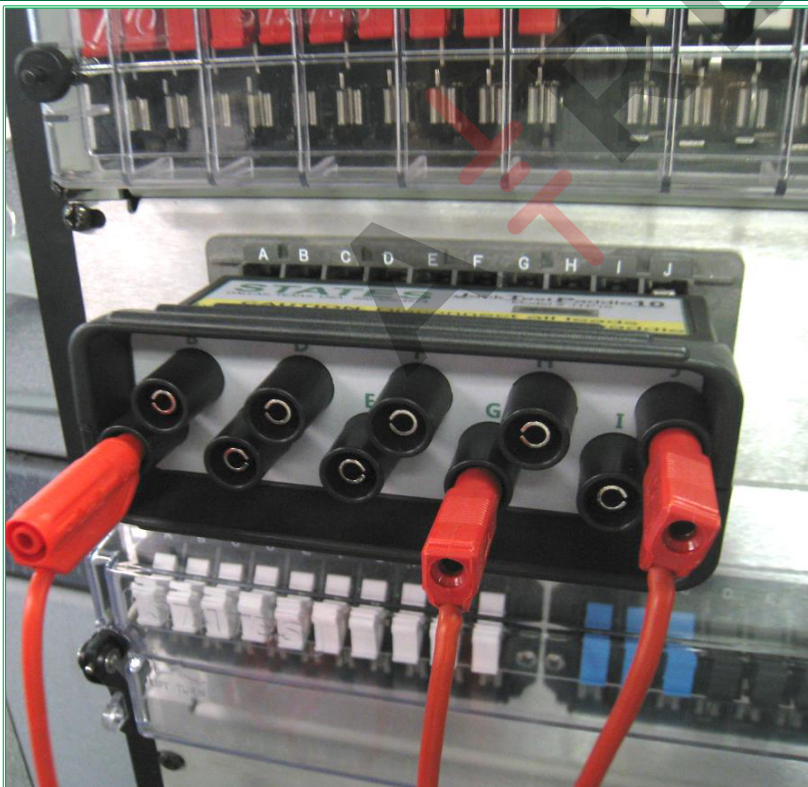

STATES New Test Paddle – JTP10

The New STATES 10 Pole Test Paddle has been designed to make a test technician's job easier than ever before.

JTP10 Product Features:

- Easy to Insert
- Straight Front Connect
- Accepts Standard, Safety, and Retractable Banana Jacks
- Replaceable Isolator Kit, Part No. TP750
- Compatible with STATES Type FMS 10 Pole Test Switches, and ABB Type FT-1 10 Pole Test Switches