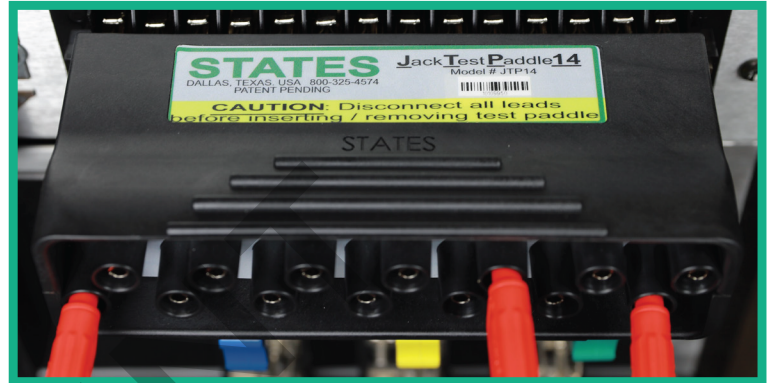

# STATES New Test Paddle - JTP14

The New STATES 14 Pole Test Paddle has been designed to make a test technician's job easier than ever before.

## JTP14 Production Features:

- Easy to insert
- Straight Front Connect
- Accepts Standard, Safety, and Retractable Banana Jacks
- Replaceable Isolator Kit

Replaceable Isolator Kit Part No. TP942

[www.StatesProducts.com](http://www.StatesProducts.com) | [States@Megger.com](mailto:States@Megger.com)

### The JTP14KIT consists of the following:

- JTP14 - Test Paddle
- 150LB - I Probe, 15000, leads w/Red and Black Banana Jacks
- 684025 - Lead Test Safety 200cm MC Red
- 684026 - Lead Test Safety 200cm MC Black
- 684027 - Lug Adapter 6.2 mm Red
- 684028 - Lug Adapter 6.2 mm Black
- 684029 - Lug Adapter 4.1 mm Red
- 684030 - Lug Adapter 4.1 mm Black
- 620088 - Twisted red and black test lead wire
- Kit Bag (not pictured)